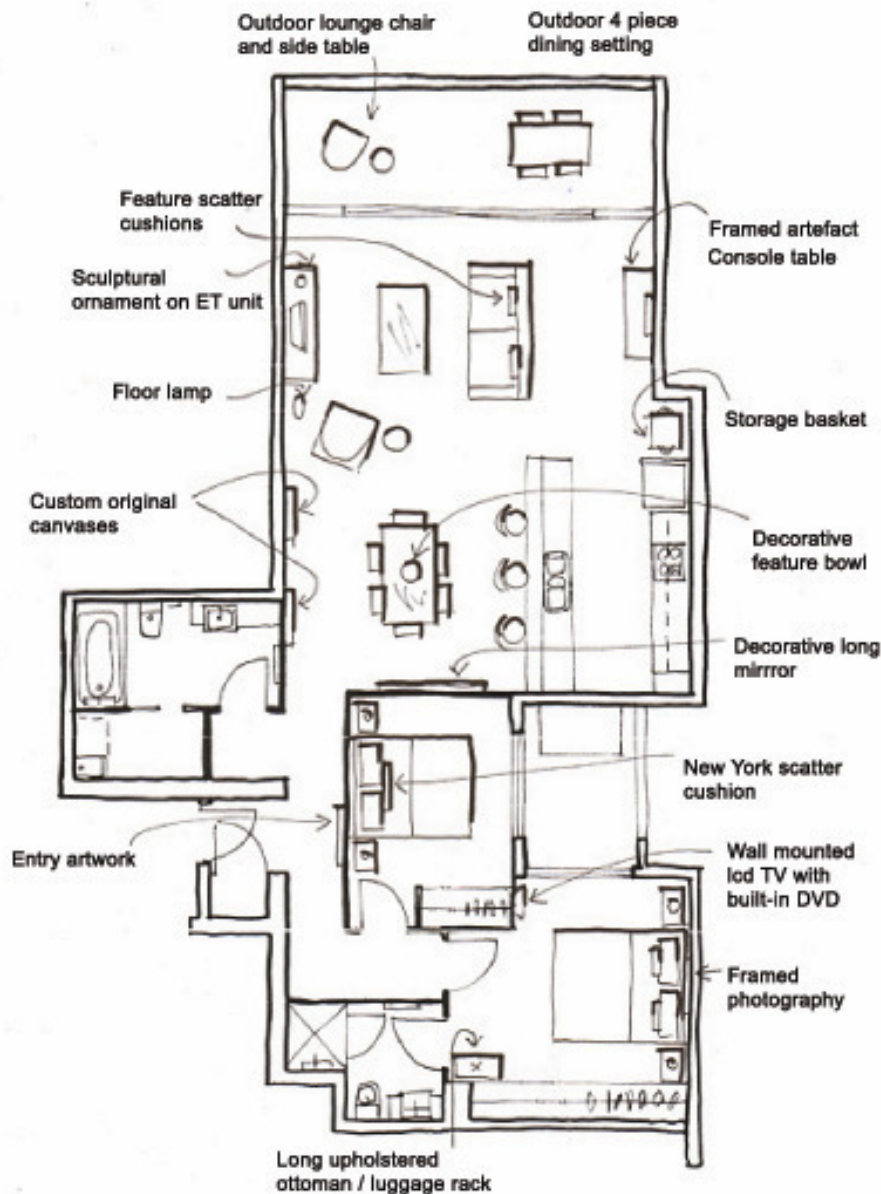

complete pad

design inspired fit-outs & furniture at trade prices

DALGETY FURNITURE PACKAGES

Individually tailored to each floor plan

TYPICAL 2 BEDROOM

\$24,500 + GST

PACKAGE INCLUDES:

ENTRY

framed artwork

LOUNGE & DINING ROOM

queen sofa-bed with innerspring mattress
decorative scatter cushions
arm chair
coffee table
side table
long entertainment unit
console table
six seater dining setting
feature floor lamp
sculptural ornament
decorative bowl
all purpose storage basket
pair of original canvas artworks
decorative wall hanging
large mirror
bar stools x 3
outdoor armchair & side table
four seater outdoor setting

MASTER BEDROOM

split-king ensemble
bed-head
bedside tables x 2
bedside lamps x 2
framed artwork
long upholstered ottoman / luggage rack
long single mattress protector x 2
long single fitted valance x 2
long single bedwarp x 2
long single blanket x 2
king mattress protector
king bed wrap
king blanket
king size pillows x 4
king size pillow protectors x 4
decorative scatter cushions x 2

SECOND BEDROOM

queen ensemble
bed-head
bedside tables x 2
bedside lamps x 2
framed artwork
queen mattress protector
queen fitted valance
queen bed wrap
queen blanket
standard pillows x 4
standard pillow protectors x 4
new york decorative scatter cushion